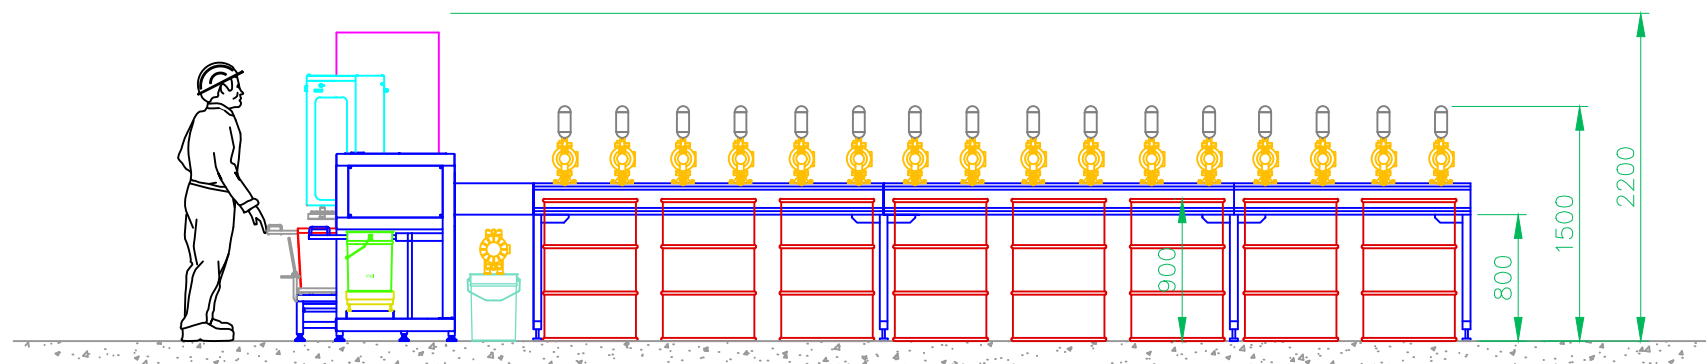

SYSTEM LAYOUT PLAN VIEW

SYSTEM LAYOUT SIDE VIEW

Denomination	User	Change/Modif.
Plant	Scale NTS	Sheets metric
Denomination PRISMA N WB 14V	Designer FONG	 INKMAKER DISPENSING SYSTEM <i>Perfection in Precision</i> http://im-group.com www.inkmaker.com
Drawing Number PRISW14	Rev 0	
<small>All rights reserved INKMAKER - This drawing shall not be reproduced, or in any way utilized, for the manufacture of the component or unit herein illustrated and must not be released to other Parties, without written consent. Any infringement will be legally pursued.</small>		